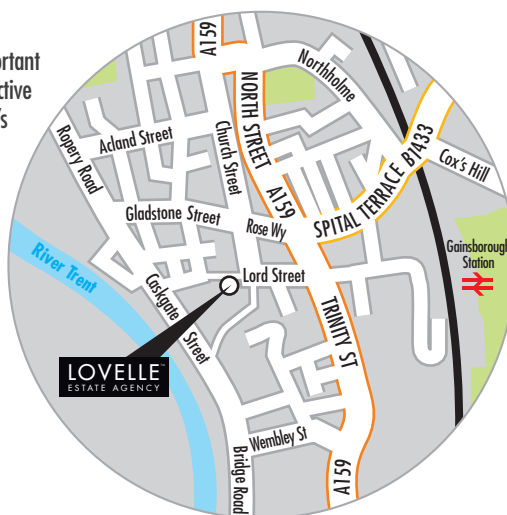

Maximum exposure
Branches throughout Lincolnshire
and the East Riding, with more
opening soon

Meet the Team

SARAH JARVIS
s.jarvis@lovelle-property.co.uk

ZOE MARSH
z.marsh@lovelle-property.co.uk

NAOMI TAYLOR
n.taylor@lovelle-property.co.uk