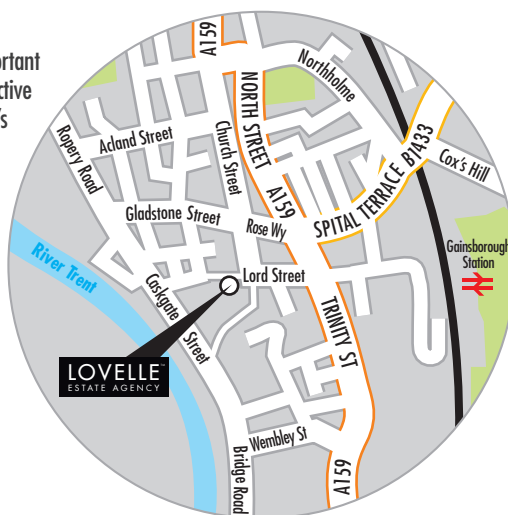

Opening Hours

Mon - Fri: 9am - 5pm

Sat: 9am - 2pm

Maximum exposure  
Branches throughout Lincolnshire  
and the East Riding, with more  
opening soon